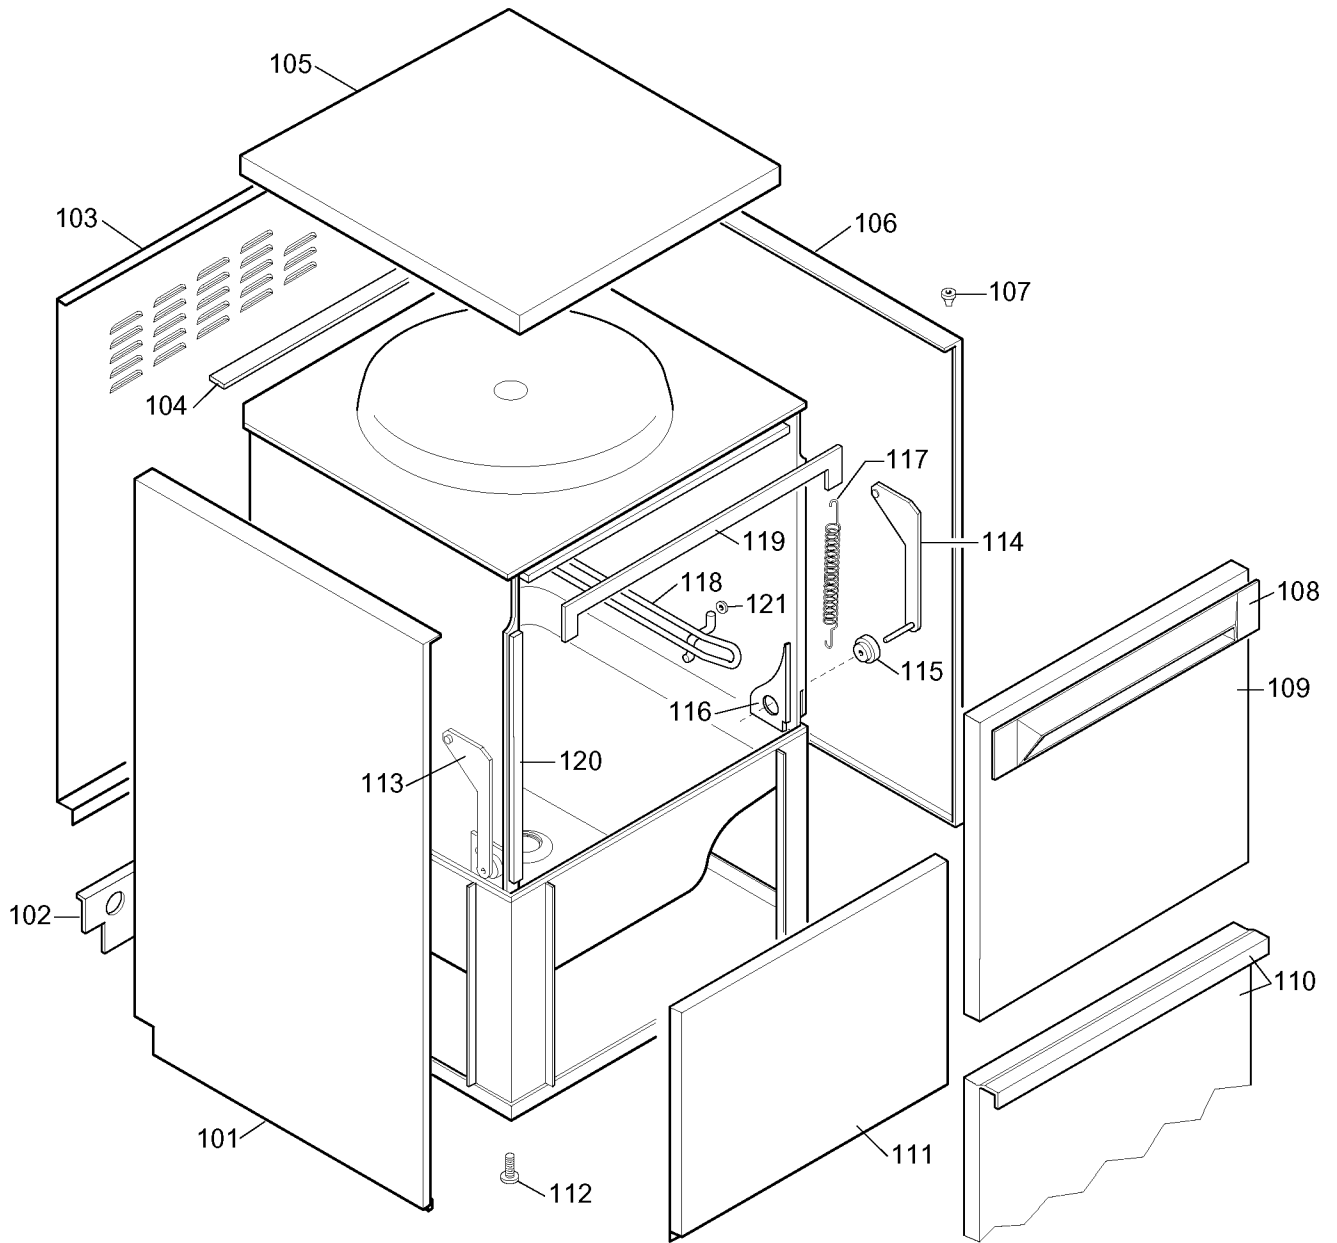

LAVASTOVIGLIE UNDERCOUNTER da 600 piatti/h
UNDERCOUNTER DISHWASHER up to 600 dishes/h

LS 6 - WT 30

(ATMOSFERICA + MEDICALE
WITH AIR GAP + MEDICAL)

Code	Type	Ref.
502 114	LS 65 Medicale	a
502 116	LS 62 / UK	b
502 208	LS 63 UK	c
502 306	LS 64 / UK	d
502 408	WT 35 Medical	e
502 409	WT 32 / UK	f
502 510	WT 33 / UK	g
502 609	WT 34 / UK	h

Pag.	Indice
2	Vista generale
3	Componenti idraulici
4	Componenti lavaggio e risciacquo
5	Componenti elettrici
6-8	Lista ricambi

Index
Main view
Hydraulic components
Wash and rinse components
Electrical components
Spare parts list

OS/Doc - LS_6_atmo \ 611011.prm6

Marchio / Brand: Tutti / All
Paese / Country: Tutti / All